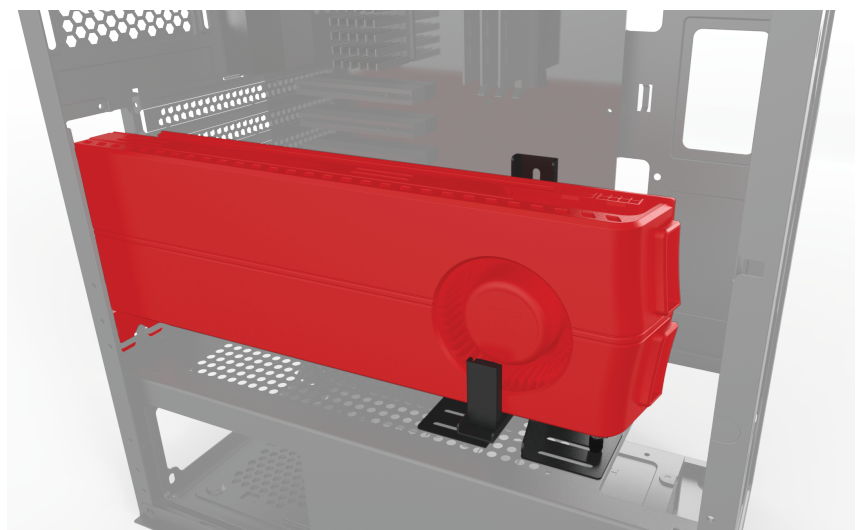

Horizontal GPU Mounting:

- Assemble the GPU bracket according to the picture illustrated above
- Determine the position in which the GPU bracket will be mounted
- Place the GPU bracket in the selected position and mount the base of the GPU bracket with 2 thumb screws to the chassis

Vertical GPU Mounting:

- Assemble the GPU bracket according to the picture illustrated above
- Determine the position in which the GPU bracket will be mounted
- Place the GPU bracket in the selected position and mount the base of the GPU bracket with 2 thumb screws to the chassis